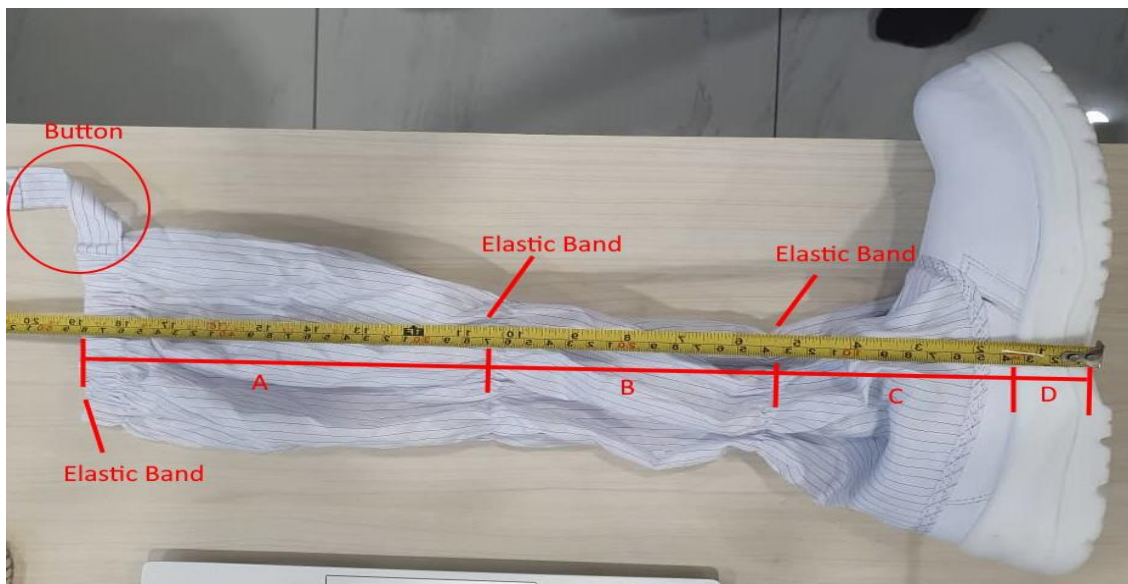

PRODUCT DATA SHEET

CLEANROOM WHITE (PROTECTIVE) BOOTIES WITH LEGGING

*** DETAILS SPECIFICATION ***

DESCRIPTION: CLEANROOM WHITE (PROTECTIVE) BOOTIES WITH LEGGING,
COMPOSITE TOECAP

LEGGING FABRIC: 5MM GRID FABRIC

ACCESSORIES: ZIP, BUTTON & ELASTIC BAND

MEASUREMENT FOR ELASTIC POSITION OF THE LEGGING LENGTH

A: 170MM B: 90MM C: 50MM D: 40MM ** Total length = 350MM

LEGGING WIDTH:

Size 35 – 39 : 180MM

Size 40 – 41 : 190MM